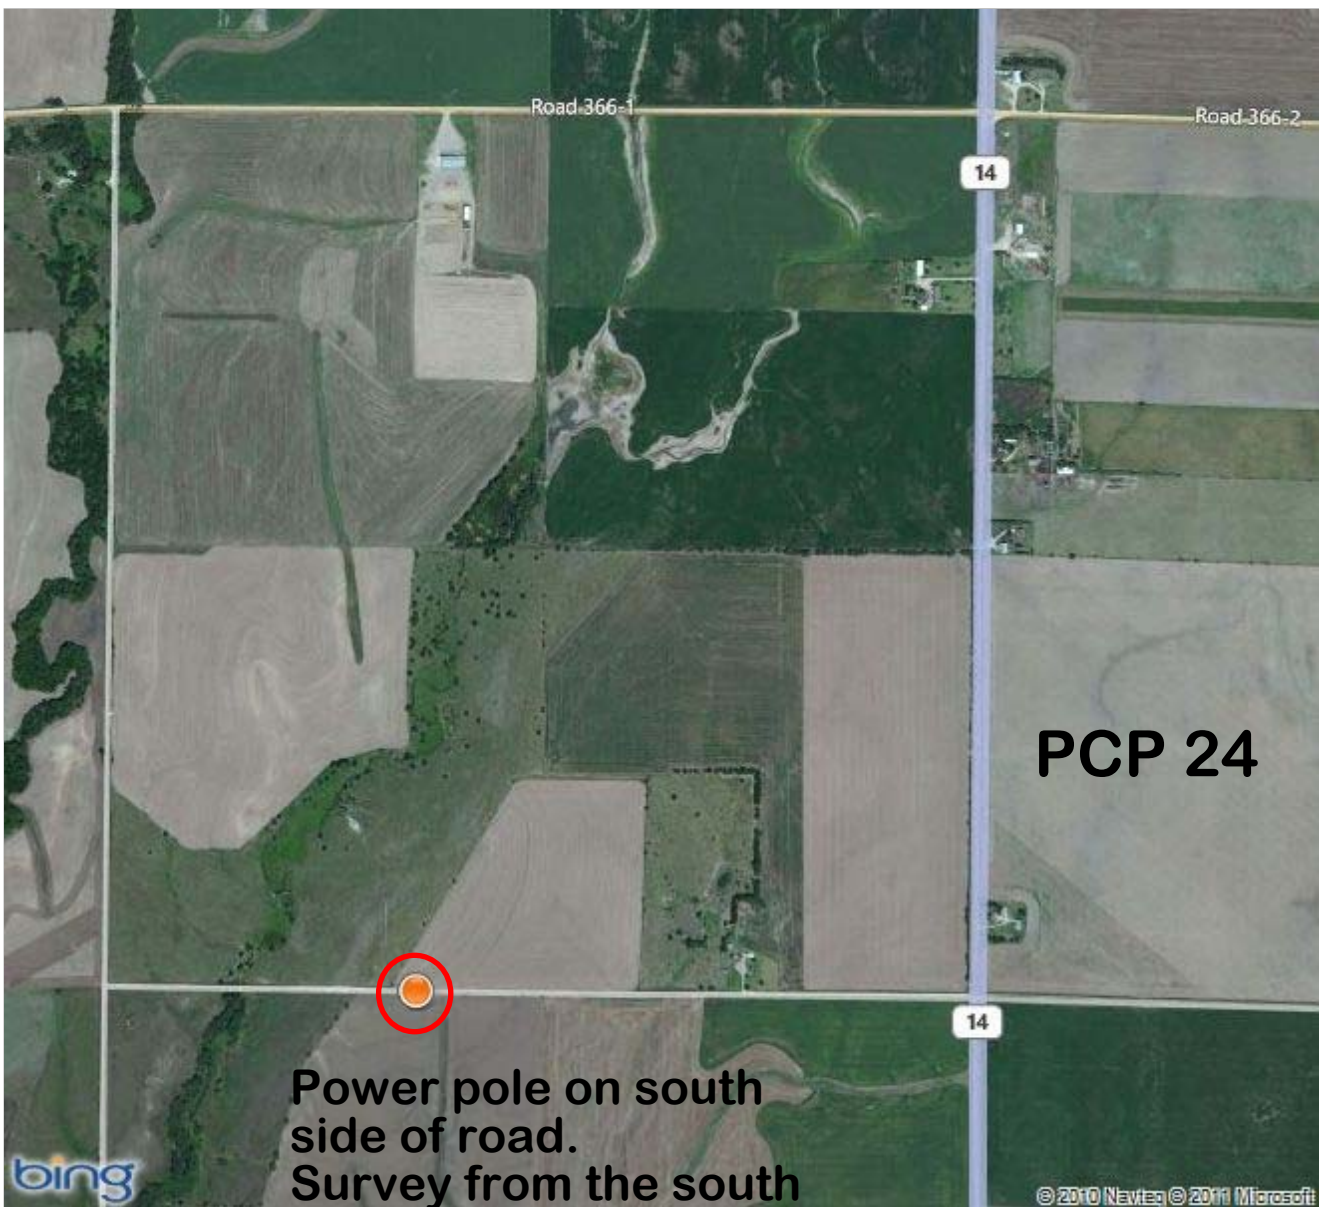

bing Maps

39.51036111111111, -98.12833333333333

My Notes

 **FREE!** Use **Bing 411** to find movies, businesses & more: **800-BING-411**

**Power pole on south side of road.
Survey from the south side of the pole.**